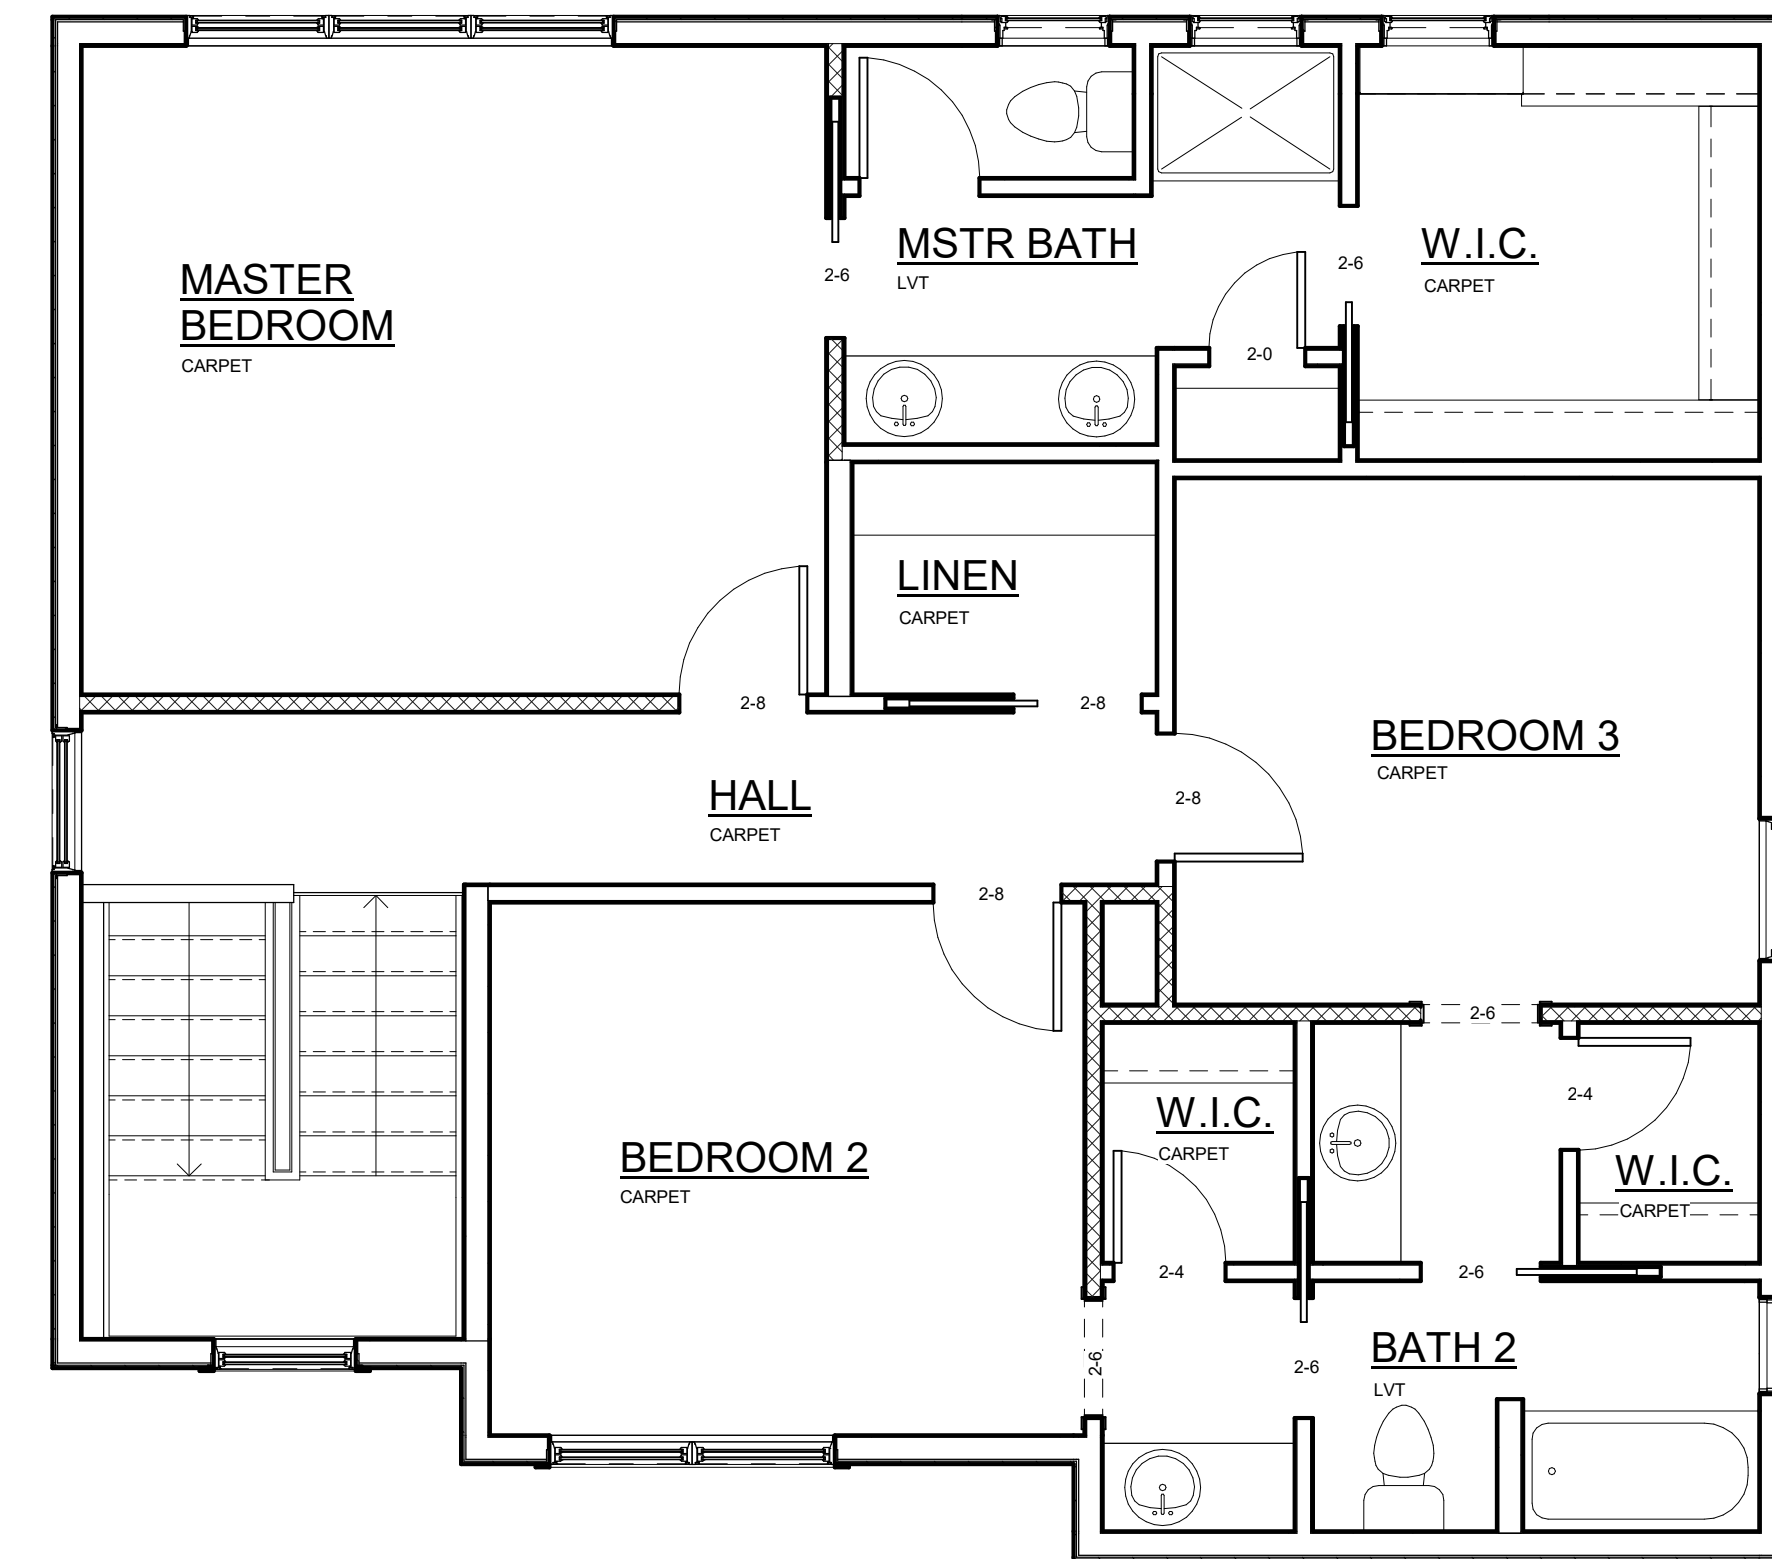

① FIRST FLOOR
1/4" = 1'-0"

③ LOWER LEVEL
1/4" = 1'-0"

② SECOND FLOOR
1/4" = 1'-0"

WISTEX BUILDERS, LLC.
106 BUCKEYE ST. # 202
HUDSON WI 54016
651 329 4060

WISTEX
C
FLOOR PLANS

Date 12-7-17

A3